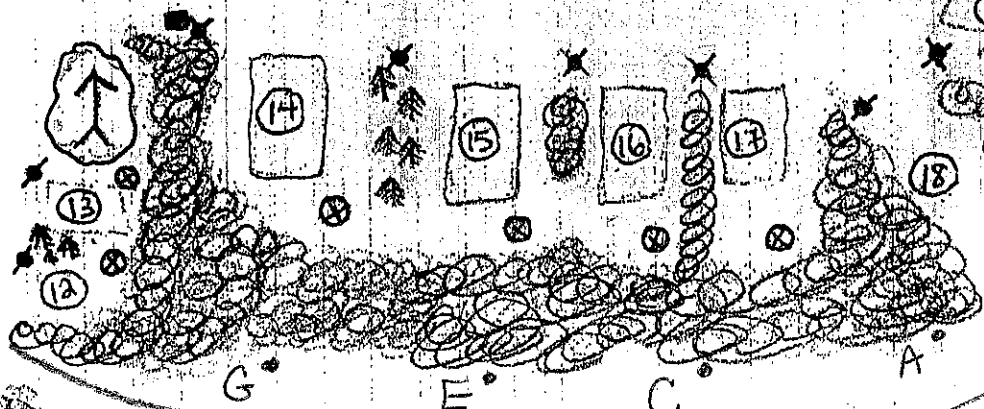

GOLF COURSE

SWIMMING POOL

Yard Lite/Deposit Box

TO LOUISA AVE →

H. F. D. B.

- - water/sewer
- ⊗ - permanent fire pits
- - breaker boxes/junctio boxes.
- ⊕ - site numbers/locations
- ⌞ - playground area
- ⊕ - gravelled site

- Power locations
- 30 Amp only
 - ⊕ water
 - ✱ 30 and 15 Amp Service
 - ⊕ water
 - ⚡ 15 Amp Service only
 - ⊕ water