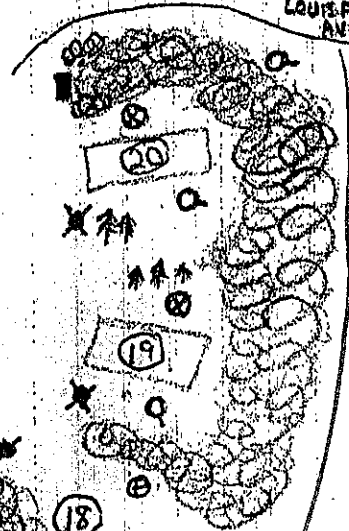

GOLF COURSE

SWIMMING POOL

Yard Lite/Deposit Box

TO LOUISA AVE →

H. F. D. B.

- - water/sewer
- ⊗ - permanent fire pits
- - breaker boxes/junctio boxes.
- ⊕ - site numbers/locations
- ⌞ - playground area
- ⊕ - gravelled site

- Power locations
- 30 Amp only
 - ⊕ water
 - ✱ 30 and 15 Amp Service
 - ⊕ water
 - ⚡ 15 Amp Service only
 - ⊕ water